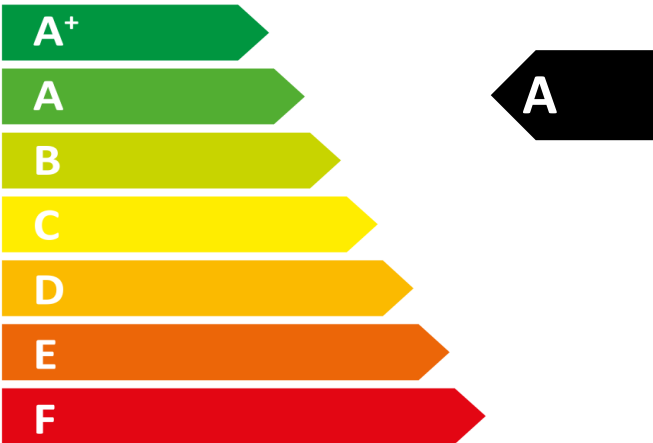

**ENERG**  
енергия · ενέργεια

**AEG**

MTD 650

**15** dB

**467**  
kWh/annum

		<b>MTD 650</b>
		232790
Manufacturer		AEG Haustechnik
Load profile		XS
Energy efficiency class		A
Energy conversion efficiency	%	40
Annual power consumption	kWh / Jahr	467
Sound power level LWA	dB	15
Option for operation only at off-peak times		-
Daily power consumption	kWh	2